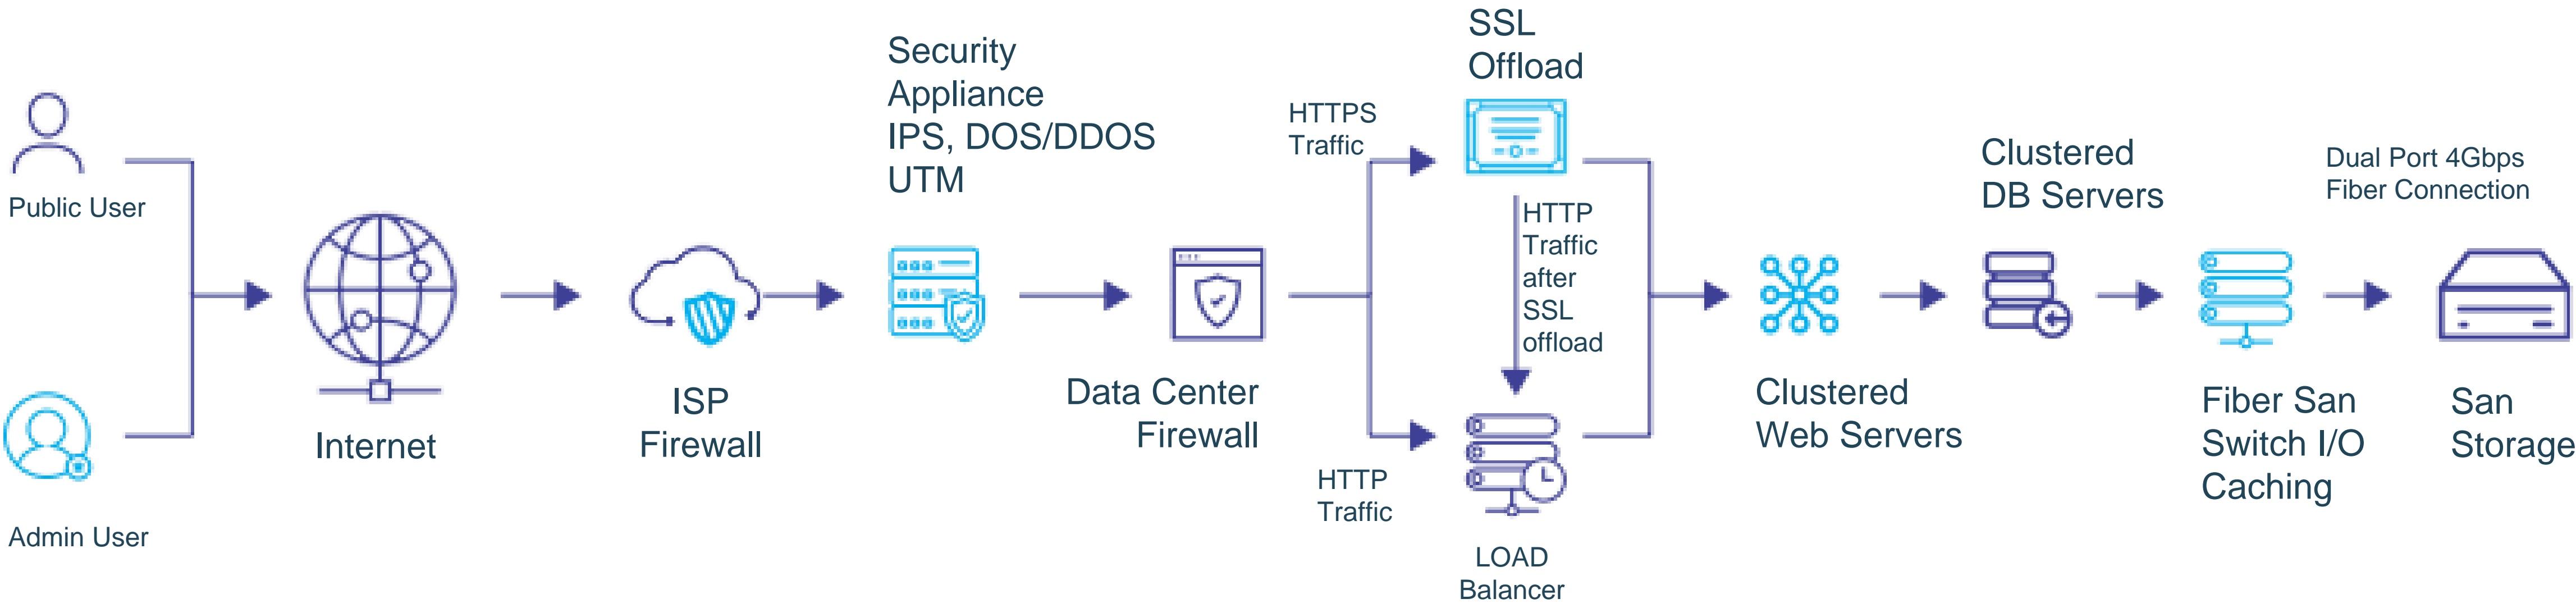

aeroPORT™

A departure control solution platform designed to manage both passengers and aircrafts by removing complexity and increase productivity. Newest product addition of aeroPORT TRIM will simplify the whole process of W&B of aircrafts.

Efficient

Simplified

Integrated

Cost Effective

Scalable

Flexible

Implementation

Implementation

Fastest in the market

Technology Stack

Technology Stack

ORACLE®

Hosting Architecture

Hosting Architecture

The logo for ACCELAERO, featuring the word in a white, uppercase, sans-serif font. The 'A's are stylized with a triangular shape at their top. The background is a blue gradient with several light blue triangles scattered around.